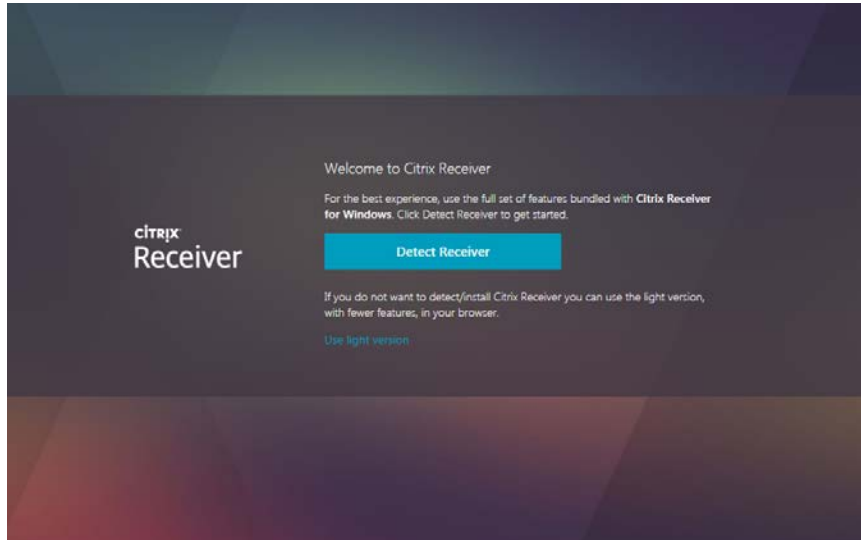

Citrix Documentation for getting into <https://ARHCitrix.arh.org> from outside the network

New Citrix Screens

When user first go [https:// ARHCitrix.arh.org](https://ARHCitrix.arh.org) they might see this screen:

They will need to click on Detect Receiver.

Which will lead them to the screen below:

If they have the citrix receiver they need to click Logon. Circled in red.

You might encounter a screen that says Already Installed in tiny Blue writing as well. (Not pictured)
After they click logon or confirm the receiver is installed they will get the login screen below.