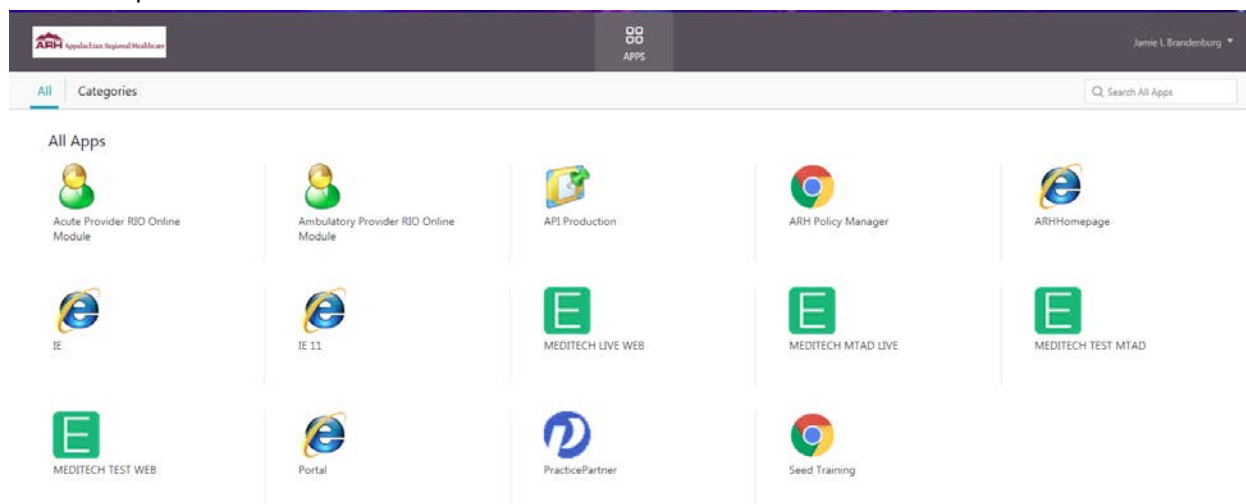

Citrix Documentation for getting into <https://ARHCitrix.arh.org> from outside the network

New Citrix Screens

When user first go [https:// ARHCitrix.arh.org](https://ARHCitrix.arh.org) they might see this screen:

They will need to click on Detect Receiver.

Which will lead them to the screen below:

If they have the citrix receiver they need to click Logon. Circled in red.

You might encounter a screen that says Already Installed in tiny Blue writing as well. (Not pictured)
After they click logon or confirm the receiver is installed they will get the login screen below.

Below is a picture of what the icons will look like in the new environment.

If you are a provider click on **MEDITECH LIVE WEB.**