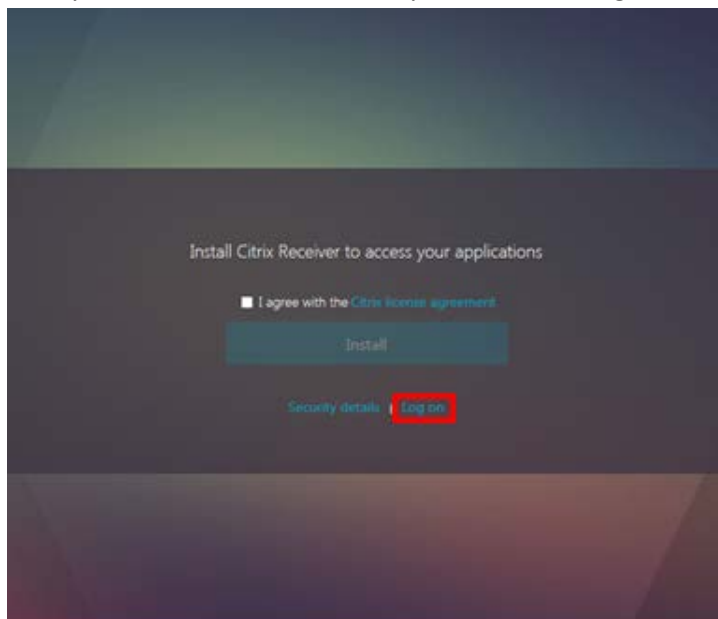

Citrix Documentation for getting into <https://ARHCitrix.arh.org> from outside the network

New Citrix Screens

When user first go [https:// ARHCitrix.arh.org](https://ARHCitrix.arh.org) they might see this screen:

They will need to click on Detect Receiver.

Which will lead them to the screen below:

If they have the citrix receiver they need to click Logon. Circled in red.

You might encounter a screen that says Already Installed in tiny Blue writing as well. (Not pictured)
After they click logon or confirm the receiver is installed they will get the login screen below.