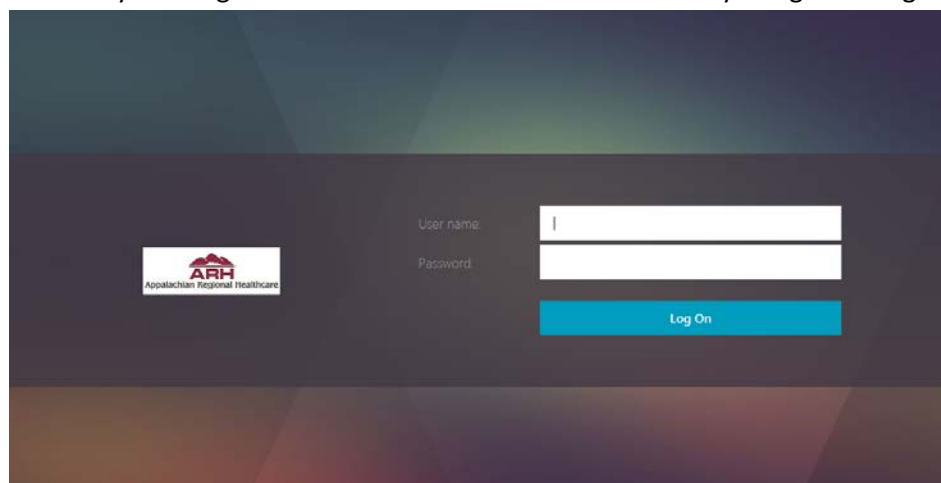

Citrix Documentation for getting into <https://ARHCitrix.arh.org> from outside the network

New Citrix Screens

When user first go [https:// ARHCitrix.arh.org](https://ARHCitrix.arh.org) they might see this screen:

They will need to click on Detect Receiver.

Which will lead them to the screen below:

If they have the citrix receiver they need to click Logon. Circled in red.

You might encounter a screen that says Already Installed in tiny Blue writing as well. (Not pictured)
After they click logon or confirm the receiver is installed they will get the login screen below.